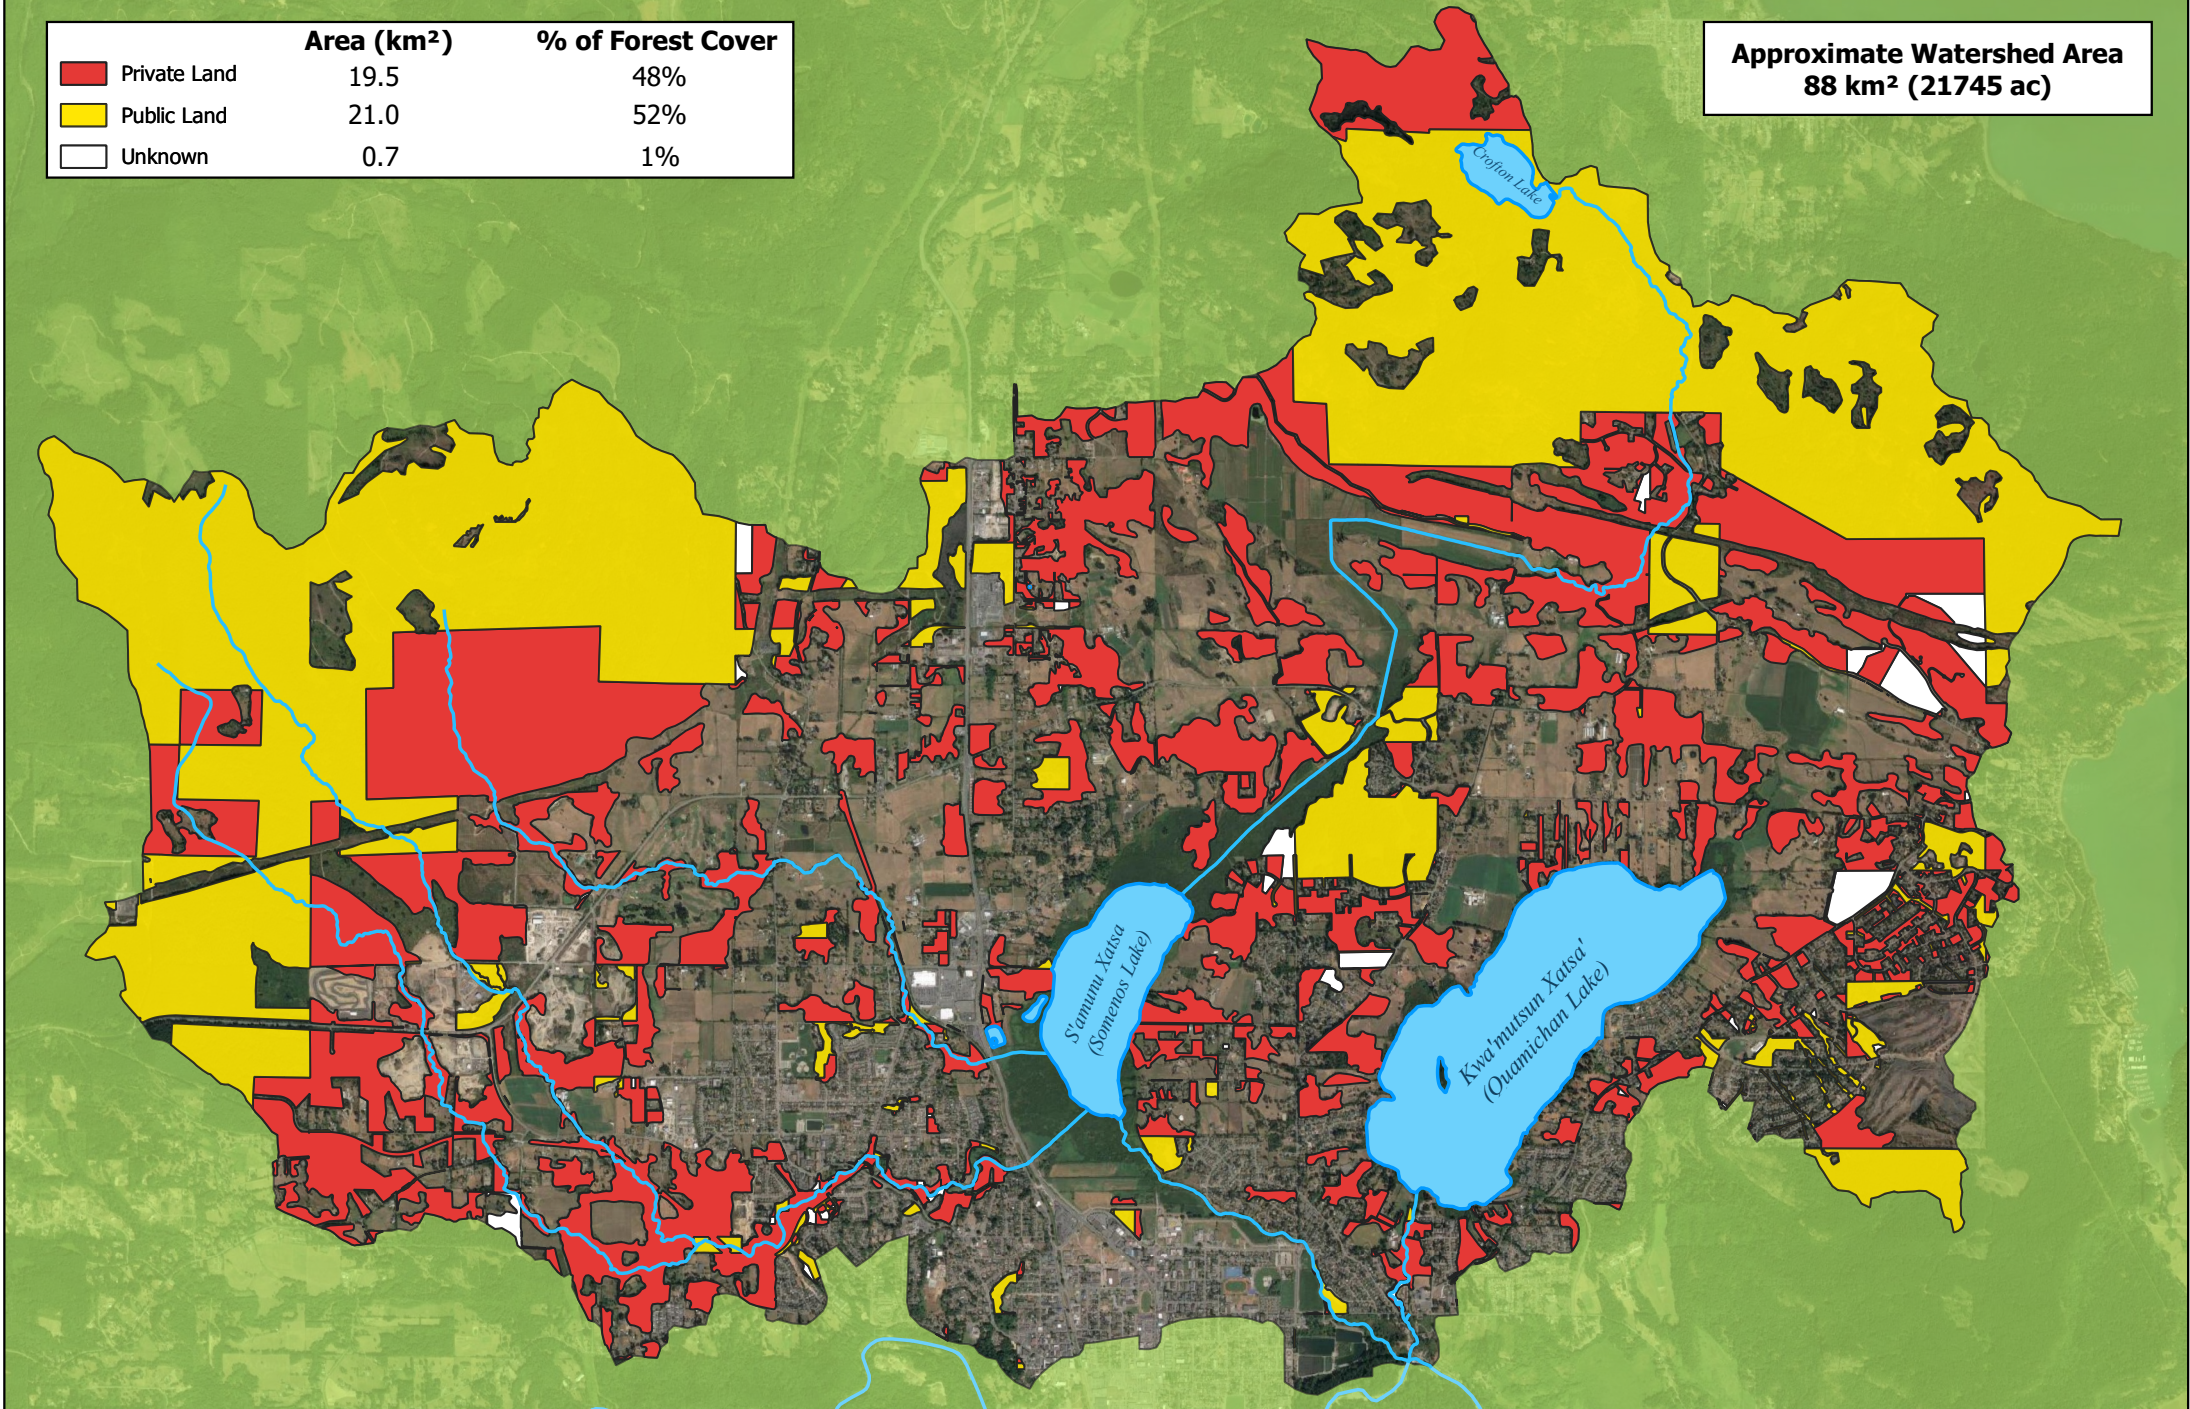

	Area (km ²)	% of Forest Cover
Private Land	19.5	48%
Public Land	21.0	52%
Unknown	0.7	1%

Approximate Watershed Area
88 km² (21745 ac)

S'amunu Xatsa (Somenos Lake) Watershed Forest Cover

- Private Land
- Public Land
- Unknown
- Lake
- Stream

Map created by Spencer Lapp for the Somenos Marsh Wildlife Society
 Date: 02/07/2020

1:55000